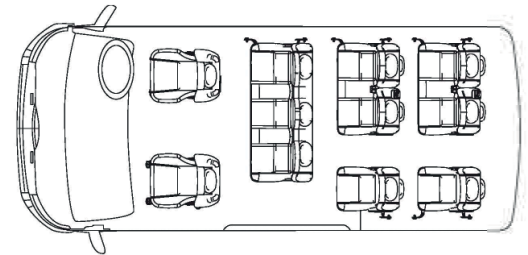

FOTON VIEW C2 WINDOW VAN SPECIFICATIONS

VIEW C2	DIESEL
Model	BJ6489B1 PDA-R3
Type	High Roof Window Van
Engine	
Engine Model	4JB1T
Displacement	2,771cc
Rated Power	70KW @ 3600 r.p.m
Rated Torque	225 Nm @ 2300 r.p.m
Air Induction	Turbocharge with Intercooler
Compression Ratio	17.4:1
No of Cylinder	4, Inline
Fuel Tank Capacity	65L
Suspension	
Front	Double Wishbone Independent Suspension Torsion Bar Spring
Rear	Longitudinal Leaf Spring Non-Independent Suspension
Brake	
Front	Disc Brake
Rear	Drum Brake
Wheel Size	
Standard	195R15C
Dimension	
Overall (LxWxH) (mm)	4840x1695x2240
Wheelbase (mm)	2570
Weight	
Kerb Weight(kg)	1985kg
Gross Weight(kg)	3020kg
Steering	
Type	Rack & Pinion With Power Assist
Transmission	
Type	5 Speed Manual ZM001AJD1
1st Gear	4.452
2nd Gear	2.398
3rd Gear	1.414
4th Gear	1
5th Gear	0.802
6th Gear	Not applicable
Reverse Gear	4.473
Differential Gear	4.1

VIEW C2 BJ6489B1 PDA-R3

- 10 Seater (Including Driver)
- Single Sliding Door
- Reverse Sensor
- Front and Rear Wiper + Rear Demiste
- MP3 Player with USB Port
- ABS + EBD
- Front and Rear Air-Cond
- High Mounted Third Brake Lamp
- Middle Glove Bod + Cup Holder
- Emergency Window
- Fire Extinguisher
- All 3 point Seat Belt

DIMENSIONS

HANDAL BCM

Sole & Exclusive Distributor:

HANDAL BCM SDN BHD (455425-V)

(formerly known as Berjaya China Motor Sdn Bhd)

LOT 3, Jalan 225, Seksyen 51A

46100 Petaling Jaya, Selangor Darul Ehsan

Tel: 03 7954 1188 Fax: 03 7955 1189

Hotline: 1800 88 8589

Contact: QQ NORTH AUTOMOBILE SDN BHD
(788568-h)
NO.80-B, KM 10,
JALAN DATUK KUMBAR,
05350 ALOR SETAR, KEDAH.
TEL: 04-733 7472