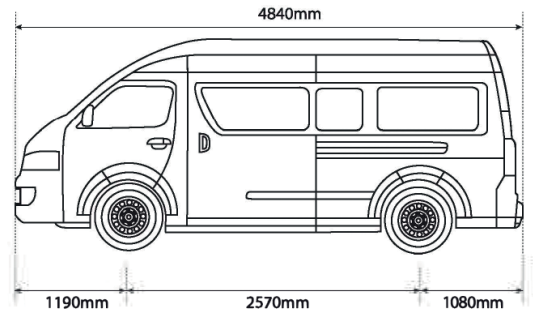

FOTON VIEW C2 WINDOW VAN SPECIFICATIONS

VIEW C2	DIESEL
Model	BJ6489B1 PDA-R3
Type	High Roof Window Van
Engine	
Engine Model	4JB1T
Displacement	2,771cc
Rated Power	70KW @ 3600 r.p.m
Rated Torque	225 Nm @ 2300 r.p.m
Air Induction	Turbocharge with Intercooler
Compression Ratio	17.4:1
No of Cylinder	4, Inline
Fuel Tank Capacity	65L
Suspension	
Front	Double Wishbone Independent Suspension Torsion Bar Spring
Rear	Longitudinal Leaf Spring Non-Independent Suspension
Brake	
Front	Disc Brake
Rear	Drum Brake
Wheel Size	
Standard	195R15C
Dimension	
Overall (LxWxH) (mm)	4840x1695x2240
Wheelbase (mm)	2570
Weight	
Kerb Weight(kg)	1985kg
Gross Weight(kg)	3020kg
Steering	
Type	Rack & Pinion With Power Assist
Transmission	
Type	5 Speed Manual ZM001AJD1
1st Gear	4.452
2nd Gear	2.398
3rd Gear	1.414
4th Gear	1
5th Gear	0.802
6th Gear	Not applicable
Reverse Gear	4.473
Differential Gear	4.1

VIEW C2 BJ6489B1 PDA-R3

- 10 Seater (Including Driver)
- Single Sliding Door
- Reverse Sensor
- Front and Rear Wiper + Rear Demiste
- MP3 Player with USB Port
- ABS + EBD
- Front and Rear Air-Cond
- High Mounted Third Brake Lamp
- Middle Glove Bod + Cup Holder
- Emergency Window
- Fire Extinguisher
- All 3 point Seat Belt

DIMENSIONS

HANDAL BCM

Sole & Exclusive Distributor:

HANDAL BCM SDN BHD (455425-V)

(formerly known as Berjaya China Motor Sdn Bhd)

LOT 3, Jalan 225, Seksyen 51A

46100 Petaling Jaya, Selangor Darul Ehsan

Tel: 03 7954 1188 Fax: 03 7955 1189

Hotline: 1800 88 8589

Contact: QQ NORTH AUTOMOBILE SDN BHD
(788568-h)
NO.80-B, KM 10,
JALAN DATUK KUMBAR,
05350 ALOR SETAR, KEDAH.
TEL: 04-733 7472