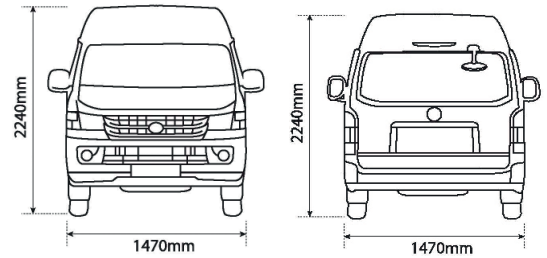

FOTON VIEW C2 WINDOW VAN SPECIFICATIONS

VIEW C2	DIESEL
Model	BJ6489B1 PDA-R3
Type	High Roof Window Van
Engine	
Engine Model	4JB1T
Displacement	2,771cc
Rated Power	70KW @ 3600 r.p.m
Rated Torque	225 Nm @ 2300 r.p.m
Air Induction	Turbocharge with Intercooler
Compression Ratio	17.4:1
No of Cylinder	4, Inline
Fuel Tank Capacity	65L
Suspension	
Front	Double Wishbone Independent Suspension Torsion Bar Spring
Rear	Longitudinal Leaf Spring Non-Independent Suspension
Brake	
Front	Disc Brake
Rear	Drum Brake
Wheel Size	
Standard	195R15C
Dimension	
Overall (LxWxH) (mm)	4840x1695x2240
Wheelbase (mm)	2570
Weight	
Kerb Weight(kg)	1985kg
Gross Weight(kg)	3020kg
Steering	
Type	Rack & Pinion With Power Assist
Transmission	
Type	5 Speed Manual ZM001AJD1
1st Gear	4.452
2nd Gear	2.398
3rd Gear	1.414
4th Gear	1
5th Gear	0.802
6th Gear	Not applicable
Reverse Gear	4.473
Differential Gear	4.1

VIEW C2 BJ6489B1 PDA-R3

- 10 Seater (Including Driver)
- Single Sliding Door
- Reverse Sensor
- Front and Rear Wiper + Rear Demiste
- MP3 Player with USB Port
- ABS + EBD
- Front and Rear Air-Cond
- High Mounted Third Brake Lamp
- Middle Glove Bod + Cup Holder
- Emergency Window
- Fire Extinguisher
- All 3 point Seat Belt

DIMENSIONS

HANDAL BCM

Sole & Exclusive Distributor:

HANDAL BCM SDN BHD (455425-V)

(formerly known as Berjaya China Motor Sdn Bhd)

LOT 3, Jalan 225, Seksyen 51A

46100 Petaling Jaya, Selangor Darul Ehsan

Tel: 03 7954 1188 Fax: 03 7955 1189

Hotline: 1800 88 8589

Contact: QQ NORTH AUTOMOBILE SDN BHD
(788568-h)
NO.80-B, KM 10,
JALAN DATUK KUMBAR,
05350 ALOR SETAR, KEDAH.
TEL: 04-733 7472