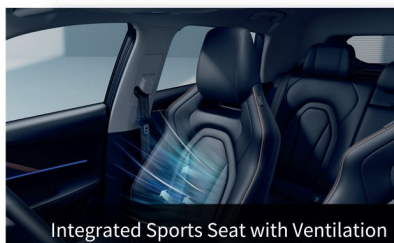

Khaki White+Black
with Red Stripe

INTERIOR

Interior Decoration

Integrated Sports Seat with Ventilation

Dynamic 64- Multi Color Ambient Light

SONY Audio System

15w Wireless Charging

10.25-inch Dual-screen