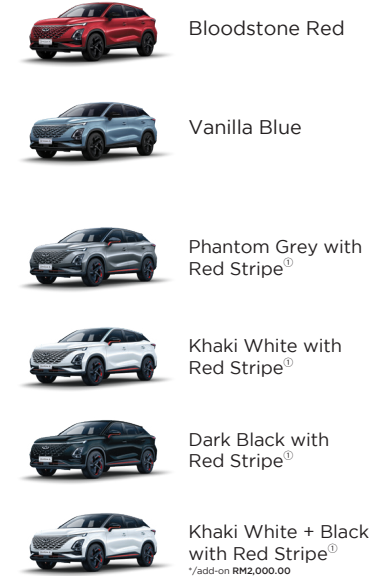

On The Road Price Without Insurance	PENINSULAR MALAYSIA		EAST MALAYSIA	
	Omoda 5 (C)	Omoda 5 (H)	Omoda 5 (C)	Omoda 5 (H)
	RM99,800.00	RM118,800.00	RM102,650.00	RM121,650.00

* Additional Price of RM2,000.00 for Omoda 5 (H) - Khaki White + Black with Red Stripe.

1. **Note:**
1. Prices and specifications are subject to change without prior notice.
  2. Registration fee for non-Malaysians varies from the above.
  3. Above price is list for Peninsular & East Malaysia only excluding Langkawi & Labuan duty free price.
  4. The prices above are effective from 13th August 2024 without insurance.
  5. Terms and conditions apply.

Colours Availability:

① only available for OMODA 5 (H) series.

BASIC PACKAGE

VEHICLE WARRANTY

7 YEARS
/ 150,000 KM*

+

SERVICE

5 YEARS
FREE SERVICE*

OPTIONAL PACKAGE

EXTENDED WARRANTY PACKAGE

10 YEARS
UP TO 1,000,000 KM*

OR

EXTRA PEACE OF MIND PACKAGE

7 YEARS OF SERVICE MAINTENANCE*
+
10 YEARS OF EXTENDED WARRANTY*

*Extend Warranty Package +RM2,000.00